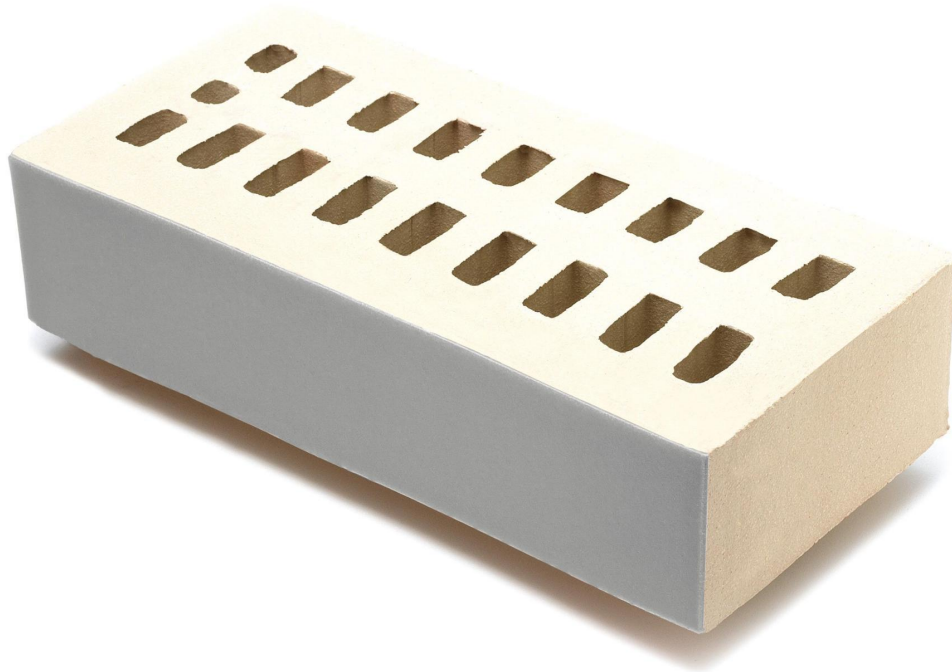

Light Grey

TECHNICAL SPECIFICATION

Product:	Light Grey
Work Size:	215 x 102.5 x 65mm
Colour:	Grey
Variation/Texture:	Smooth
Soluble salts:	S2
Durability against freeze/thaw:	F2
Strength:	50 N/mm ²
Absorption:	2%
Manufacturing:	Wirecut