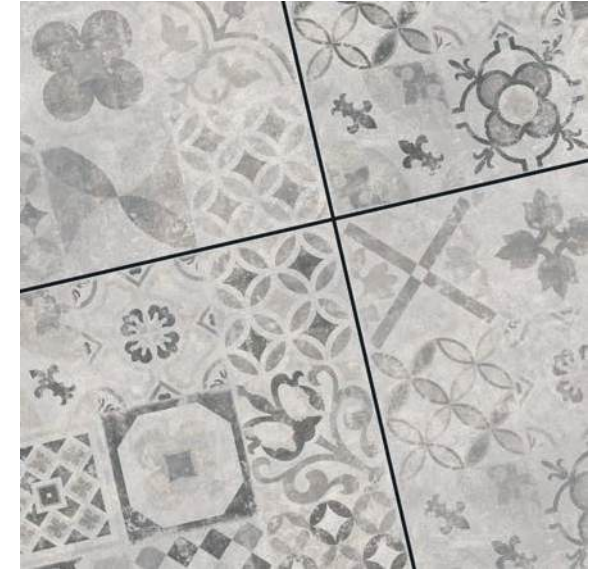

Décor Grigio