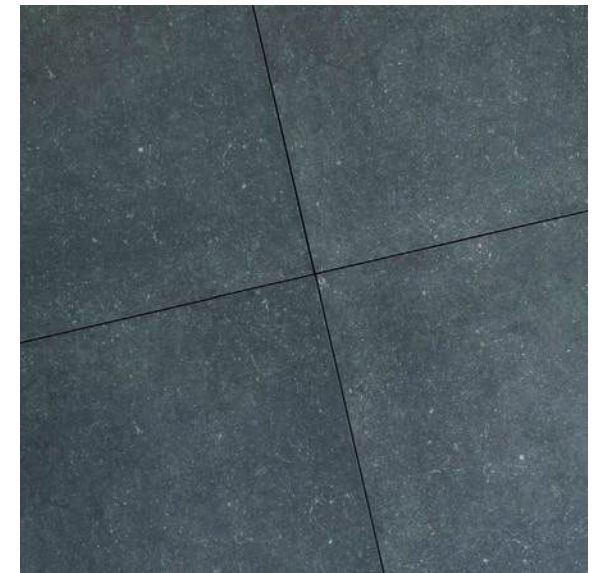

Cerasun Bluestone

Available sizes
60 x 60 x 4cm

Nero